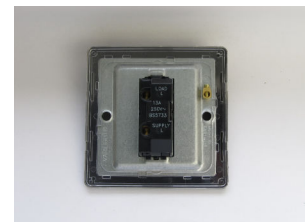

Data Sheet

Product Code: XDM6UDS

Product Description: 13A Unswitched Fused Spur with Metal Inserts

Range: Screwless

Finish: Mocha

Product Category: Fused Spur

Insert/Knob Colour: Iridium Inserts

Barcode: 5021575461657

Maximum Load Rating: Refer to Fuse Value

Maximum Current Rating: 13A

Terminal (Live) Diameter: 4.5mm; **Capacity:** 4 x 2.5mm²

Terminal (Earth) Diameter: 3.3mm; **Capacity:** 3 x 1.5mm²

Intended Applications: Indoor Use Only. Domestic power supply.

Safety Advice: Product Must Be Earthed.

Applicable Safety Standard: BS 1363-4

Commodity Code: 85389091

Declaration of Conformity

All information is subject to change without notice. Errors and omissions excepted. Images are for illustrative purposes only. Individual features and colours may vary. Refer to date of issue to identify latest version.

Product Features

- ☑ Holds standard 25.4x6.4mm fuse
- ☑ Replaceable 13A fuse included
- ☑ Sleek, low-profile screwless faceplate

10 YEAR GUARANTEE

BRITISH MADE