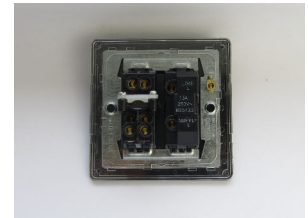

# Data Sheet

Product Code: XDM6UFODS

**Product Description:** 13A Unswitched Fused Spur + Flex Outlet with Metal Inserts

**Range:** Screwless

**Finish:** Mocha

**Product Category:** Fused Spur

**Insert/Knob Colour:** Iridium Inserts

**Barcode:** 5021575461664

**Dimensions:** 86x86x34mm

**Faceplate Depth:** 4mm

**Net Weight:** 176g

**Gross Weight:** 178g

**Fixing Centres:** 60.3mm

**Depth from Mounting Face:** 22.7mm

**Recommended Back Box Depth:** 35mm

**Terminal (Earth) Diameter:** 3.3mm; **Capacity:** 3 x 1.5mm<sup>2</sup>

**Intended Applications:** Indoor Use Only. Domestic power supply.

**Safety Advice:** Product Must Be Earthed.

**Applicable Safety Standard:** BS 1363-4

## Product Features

- ☑ Cable clamp
- ☑ Holds standard 25.4x6.4mm fuse
- ☑ Replaceable 13A fuse included
- ☑ Sleek, low-profile screwless faceplate

10 YEAR GUARANTEE

BRITISH MADE

*All information is subject to change without notice. Errors and omissions excepted. Images are for illustrative purposes only. Individual features and colours may vary. Refer to date of issue to identify latest version.*