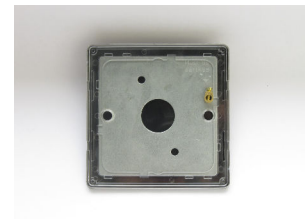

Data Sheet

Product Code: XDMSBS

Product Description: Single Blank Plate

Range: Screwless

Finish: Mocha

Product Category: Blank Plate

Barcode: 5021575461121

Dimensions: 86x86x9mm

Faceplate Depth: 4mm

Net Weight: 116g

Gross Weight: 118g

Fixing Centres: 60.3mm

Depth from Mounting Face: -1.6mm

Recommended Back Box Depth: 16mm

Operating Voltage: N/A

Maximum Load Rating: N/A

Maximum Current Rating: -

Terminal (Earth) Diameter: 3.3mm; **Capacity:** -

Intended Applications: Indoor Use Only.

Safety Advice: Product Must Be Earthed.

Applicable Safety Standard: N/A

Commodity Code: 85381000

Date of Issue: 06th February 2022 © Doyle & Tratt Products Ltd, Carylls Lea, Faygate, West Sussex, RH12 4SJ, United Kingdom. All rights reserved.

Product Features

- ✔ Used to cover unused wall boxes
- ✔ Sleek, low-profile screwless faceplate