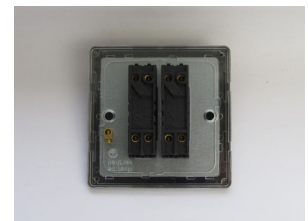

Data Sheet

Product Code: XDMT77S

Product Description: 2-Gang 10A Intermediate Toggle Switch

Range: Screwless

Finish: Mocha

Product Category: Intermediate Toggle Switch

Insert/Knob Colour: Iridium Toggle

Barcode: 5021575995657

Maximum Load Rating: 10A

Maximum Current Rating: 10A

Terminal (Live) Diameter: 3.3mm; **Capacity:** 3 x 1.5mm²

Terminal (Earth) Diameter: 3.3mm; **Capacity:** 3 x 1.5mm²

Intended Applications: Indoor Use Only. Domestic lighting circuits.

Safety Advice: Product Must Be Earthed.

Applicable Safety Standard: BS EN 60669-1

Commodity Code: 85365007

Declaration of Conformity

All information is subject to change without notice. Errors and omissions excepted. Images are for illustrative purposes only. Individual features and colours may vary. Refer to date of issue to identify latest version.

Product Features

- ☑ 2 x intermediate (3-way) switches
- ☑ Suitable for controlling both mains and low voltage lighting
- ☑ Intermediate switch enables 3-way switching
- ☑ Sleek, low-profile screwless faceplate