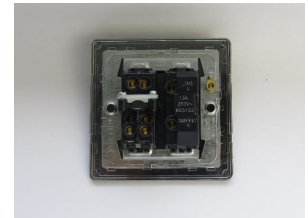

Data Sheet

Product Code: XDQ6UFODS

Product Description: 13A Unswitched Fused Spur + Flex Outlet with Metal Inserts

Range: Screwless

Finish: Premium White

Product Category: Fused Spur

Insert/Knob Colour: Chrome Inserts

Barcode: 5021575141665

Dimensions: 86x86x34mm

Faceplate Depth: 4mm

Net Weight: 176g

Gross Weight: 178g

Fixing Centres: 60.3mm

Depth from Mounting Face: 22.7mm

Recommended Back Box Depth: 35mm

Terminal (Earth) Diameter: 3.3mm; **Capacity:** 3 x 1.5mm²

Intended Applications: Indoor Use Only. Domestic power supply.

Safety Advice: Product Must Be Earthed.

Applicable Safety Standard: BS 1363-4

Commodity Code: 85389091

Declaration of Conformity

Product Features

- ☑ Cable clamp
- ☑ Holds standard 25.4x6.4mm fuse
- ☑ Replaceable 13A fuse included
- ☑ Sleek, low-profile screwless faceplate

10 YEAR GUARANTEE

BRITISH MADE

All information is subject to change without notice. Errors and omissions excepted. Images are for illustrative purposes only. Individual features and colours may vary. Refer to date of issue to identify latest version.