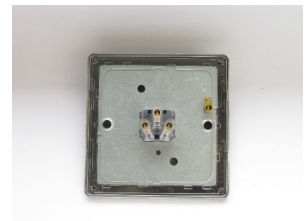

# Data Sheet

Product Code: XDQBP1S

**Product Description:** 1-Gang 10A 1-Way Push-to-Make Retractive Momentary Switch

**Range:** Screwless

**Finish:** Premium White

**Product Category:** Momentary Switch

**Insert/Knob Colour:** Chrome Button

**Barcode:** 5021575006858

**Dimensions:** 86x86x23mm

**Faceplate Depth:** 4mm

**Net Weight:** 116g

**Gross Weight:** 118g

**Fixing Centres:** 60.3mm

**Depth from Mounting Face:** 18.4mm

**Recommended Back Box Depth:** 25mm

## Product Features

- ☑ Momentary push to make rocker style switch
- ☑ For use with blinds, bells and applications where a momentary electric signal is required
- ☑ Sleek, low-profile screwless faceplate