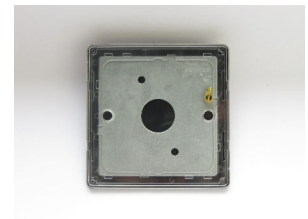

Data Sheet

Product Code: XDQSBS

Product Description: Single Blank Plate

Range: Screwless

Finish: Premium White

Product Category: Blank Plate

Barcode: 5021575141122

Dimensions: 86x86x9mm

Faceplate Depth: 4mm

Net Weight: 116g

Gross Weight: 118g

Fixing Centres: 60.3mm

Depth from Mounting Face: -1.6mm

Recommended Back Box Depth: 16mm

Operating Voltage: N/A

Maximum Load Rating: N/A

Maximum Current Rating: -

Terminal (Earth) Diameter: 3.3mm; **Capacity:** 3 x 1.5mm²

Intended Applications: Indoor Use Only.

Safety Advice: Product Must Be Earthed.

Applicable Safety Standard: N/A

Commodity Code: 85381000

Date of Issue: 06th February 2022 © Doyle & Tratt Products Ltd, Carylls Lea, Faygate, West Sussex, RH12 4SJ, United Kingdom. All rights reserved.

Product Features

- ✔ Used to cover unused wall boxes
- ✔ Sleek, low-profile screwless faceplate