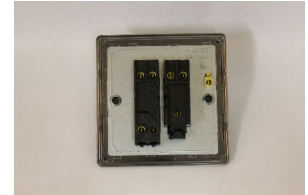

Data Sheet

Product Code: XDQT71S

Product Description: 2-Gang (10A Intermediate Switch + 10A 1- or 2-Way Toggle Switch)

Range: Screwless

Finish: Premium White

Product Category: Intermediate Toggle Switch

Insert/Knob Colour: Chrome Toggle

Barcode: 5021575995688

Dimensions: 86x86x36mm

Faceplate Depth: 4mm

Net Weight: 126g

Gross Weight: 128g

Fixing Centres: 60.3mm

Depth from Mounting Face: 17.4mm

Recommended Back Box Depth: 25mm

Operating Voltage: 230v 50Hz

Maximum Load Rating: 10A

Maximum Current Rating: 10A

Terminal (Live) Diameter: 3.3mm; **Capacity:** 3 x 1.5mm²

Terminal (Earth) Diameter: 3.3mm; **Capacity:** 3 x 1.5mm²

Intended Applications: Indoor Use Only. Domestic lighting circuits.

Safety Advice: Product Must Be Earthed.

Applicable Safety Standard: BS EN 60669-1

Commodity Code: 85365007

Declaration of Conformity

Product Features

- ✔ 1 x 1- or 2-way switch with 1 x intermediate (3-way) switch alongside
- ✔ Suitable for controlling both mains and low voltage lighting
- ✔ Intermediate switch enables 3-way switching
- ✔ Sleek, low-profile screwless faceplate