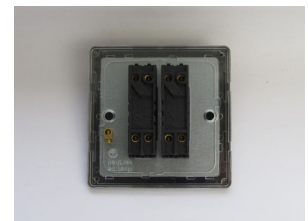

Data Sheet

Product Code: XDQT77S

Product Description: 2-Gang 10A Intermediate Toggle Switch

Range: Screwless

Finish: Premium White

Product Category: Intermediate Toggle Switch

Insert/Knob Colour: Chrome Toggle

Barcode: 5021575995695

Dimensions: 86x86x36mm

Faceplate Depth: 4mm

Net Weight: 126g

Gross Weight: 128g

Fixing Centres: 60.3mm

Depth from Mounting Face: 17.4mm

Recommended Back Box Depth: 25mm

Operating Voltage: 230v 50Hz

Maximum Load Rating: 10A

Maximum Current Rating: 10A

Terminal (Live) Diameter: 3.3mm; **Capacity:** 3 x 1.5mm²

Terminal (Earth) Diameter: 3.3mm; **Capacity:** 3 x 1.5mm²

Intended Applications: Indoor Use Only. Domestic lighting circuits.

Product Features

- ✔ 2 x intermediate (3-way) switches
- ✔ Suitable for controlling both mains and low voltage lighting
- ✔ Intermediate switch enables 3-way switching
- ✔ Sleek, low-profile screwless faceplate