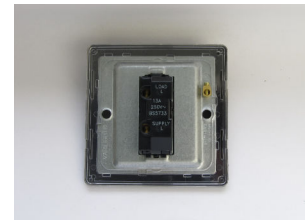

# Data Sheet

Product Code: XDS6UDS

**Product Description:** 13A Unswitched Fused Spur

**Range:** Screwless

**Finish:** Brushed Steel

**Product Category:** Fused Spur Connection Units

**Insert/Knob Colour:** Steel Insert

**Barcode:** 5021575481655

**Dimensions:** 86x86x30mm

**Faceplate Depth:** 4mm

**Net Weight:** 166g

**Gross Weight:** 168g

**Fixing Centres:** 60.3mm

**Depth from Mounting Face:** 22.7mm

**Recommended Back Box Depth:** 35mm

**Intended Applications:** Indoor Use Only. Domestic power supply.

**Safety Advice:** Product Must Be Earthed.

**Applicable Safety Standard:** BS 1363-4

**Commodity Code:** 85389091

Declaration of Conformity

## Product Features

- ✔ Holds standard 25.4x6.4mm fuse
- ✔ Replaceable 13A fuse included
- ✔ Sleek, low-profile screwless faceplate

10 YEAR GUARANTEE

BRITISH MADE