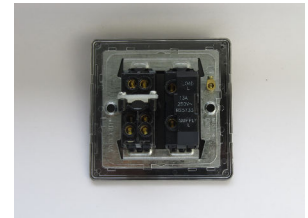

Data Sheet

Product Code: XDS6UFODS

Product Description: 13A Unswitched Fused Spur + Flex Outlet with Metal Inserts

Range: Screwless

Finish: Brushed Steel

Product Category: Fused Spur

Insert/Knob Colour: Steel Inserts

Barcode: 5021575481662

Dimensions: 86x86x34mm

Faceplate Depth: 4mm

Net Weight: 176g

Gross Weight: 178g

Fixing Centres: 60.3mm

Depth from Mounting Face: 22.7mm

Recommended Back Box Depth: 35mm

Terminal (Earth) Diameter: 3.3mm; **Capacity:** 3 x 1.5mm²

Intended Applications: Indoor Use Only. Domestic power supply.

Safety Advice: Product Must Be Earthed.

Applicable Safety Standard: BS 1363-4

Commodity Code: 85389091

Declaration of Conformity

Product Features

- ☑ Cable clamp
- ☑ Holds standard 25.4x6.4mm fuse
- ☑ Replaceable 13A fuse included
- ☑ Sleek, low-profile screwless faceplate

10 YEAR GUARANTEE

BRITISH MADE

All information is subject to change without notice. Errors and omissions excepted. Images are for illustrative purposes only. Individual features and colours may vary. Refer to date of issue to identify latest version.