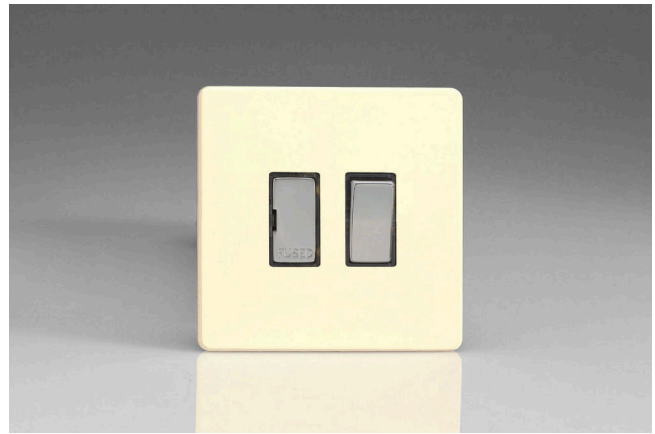

Data Sheet

Product Code: XDW6DS

Product Description: 13A Switched Fused Spur with Metal Inserts

Range: Screwless

Finish: White Chocolate

Product Category: Fused Spur

Insert/Knob Colour: Chrome Inserts

Barcode: 5021575001600

Dimensions: 86x86x30mm

Faceplate Depth: 4mm

Net Weight: 176g

Gross Weight: 178g

Fixing Centres: 60.3mm

Depth from Mounting Face: 22.2mm

Recommended Back Box Depth: 35mm

Operating Voltage: 230v 50Hz

Maximum Load Rating: Refer to Fuse Value

Maximum Current Rating: 13A

Terminal (Live) Diameter: 4.5mm; **Capacity:** 4 x 2.5mm²

Terminal (Neutral) Diameter: 4.5mm; **Capacity:** 4 x 2.5mm²

Terminal (Earth) Diameter: 3.3mm; **Capacity:** 3 x 1.5mm²

Intended Applications: Indoor Use Only. Domestic power supply.

Safety Advice: Product Must Be Earthed.

Applicable Safety Standard: BS 1363-4

Commodity Code: 85389091

Declaration of Conformity

Product Features

- ✔ Double pole switching
- ✔ Holds standard 25.4x6.4mm fuse
- ✔ Replaceable 13A fuse included
- ✔ Sleek, low-profile screwless faceplate