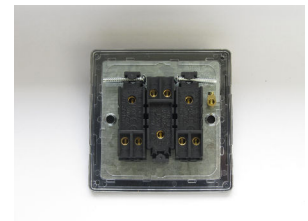

# Data Sheet

Product Code: XDY3S.MB

**Product Description:** 3-Gang 10A 1- or 2-Way Rocker Switch

**Range:** Urban Screwless

**Finish:** Matt Black

**Product Category:** 2-Way Rocker Switch

**Insert/Knob Colour:** Iridium Rockers

**Barcode:** 5021575018073

**Dimensions:** 86x86x25mm

**Faceplate Depth:** 4mm

**Net Weight:** 126g

**Gross Weight:** 128g

**Fixing Centres:** 60.3mm

**Depth from Mounting Face:** 17.4mm

**Recommended Back Box Depth:** 25mm

**Intended Applications:** Indoor Use Only. Domestic lighting circuits.

**Safety Advice:** Product Must Be Earthed.

**Applicable Safety Standard:** BS EN 60669-1

**Commodity Code:** 85365007

Declaration of Conformity

## Product Features

- ☑ 1- or 2-way switching
- ☑ Suitable for controlling both mains and low voltage lighting
- ☑ Sleek, low-profile screwless faceplate

10 YEAR GUARANTEE

BRITISH MADE 