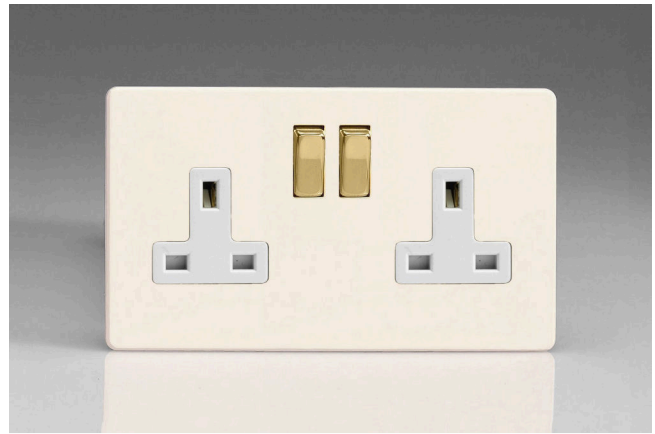

Data Sheet

Product Code: XDY5VWS.PD

Product Description: 2-Gang 13A Double Pole Switched Socket with Metal Rockers

Range: Screwless

Finish: Primed

Product Category: 13A Socket

Insert/Knob Colour: Brass/White Inserts

Barcode: 5021575998139

Dimensions: 86x147x32mm

Faceplate Depth: 4mm

Net Weight: 229g

Gross Weight: 232g

Fixing Centres: 120.6mm

Depth from Mounting Face: 22.4mm

Recommended Back Box Depth: 35mm

Operating Voltage: 230v 50Hz

Maximum Load Rating: 13A

Maximum Current Rating: 0A

Terminal (Live) Diameter: 4.8mm; **Capacity:** 4 x 2.5mm²

Terminal (Neutral) Diameter: 4.8mm; **Capacity:** 4 x 2.5mm²

Terminal (Earth) Diameter: 4.8mm; **Capacity:** 4 x 2.5mm²

Intended Applications: Indoor Use Only. Domestic power supply.

Safety Advice: Product Must Be Earthed.

Applicable Safety Standard: BS 1363-2

Commodity Code: 85366990

Declaration of Conformity

Product Features

- ✔ Double pole switching for safer operation
- ✔ Sleek, low-profile screwless faceplate
- ✔ For helpful tips on painting the Varilight Primed range, featuring different paints and methods, see our Varilight Primed - Best Practices article.