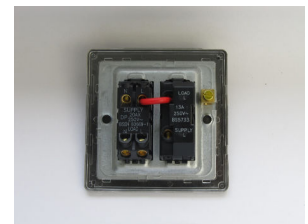

Data Sheet

Product Code: XDY6NDS.JB

Product Description: 13A Switched Fused Spur + Neon with Metal Inserts

Range: Jubilee

Finish: Brushed Brass

Product Category: Fused Spur

Insert/Knob Colour: Brass Inserts

Barcode: 5021575146592

Dimensions: 86x86x30mm

Faceplate Depth: 4mm

Net Weight: 136g

Gross Weight: 138g

Fixing Centres: 60.3mm

Depth from Mounting Face: 22.2mm

Recommended Back Box Depth: 35mm

Terminal (Earth) Diameter: 3.3mm; **Capacity:** 3 x 1.5mm²

Intended Applications: Indoor Use Only. Domestic power supply.

Safety Advice: Product Must Be Earthed.

Applicable Safety Standard: BS 1363-4

Commodity Code: 85389091

Declaration of Conformity

Product Features

- ✔ Double pole switching
- ✔ Neon indicator light
- ✔ Holds standard 25.4x6.4mm fuse
- ✔ Replaceable 13A fuse included
- ✔ Sleek, low-profile screwless faceplate