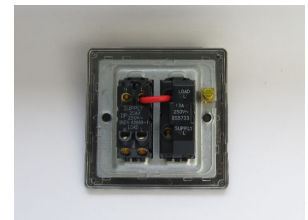

# Data Sheet

Product Code: XDY6S.MB

**Product Description:** 13A Switched Fused Spur with Metal Inserts

**Range:** Urban Screwless

**Finish:** Matt Black

**Product Category:** Fused Spur

**Insert/Knob Colour:** Iridium Inserts

**Barcode:** 5021575018257

**Dimensions:** 86x86x30mm

**Faceplate Depth:** 4mm

**Net Weight:** 176g

**Gross Weight:** 178g

**Fixing Centres:** 60.3mm

**Depth from Mounting Face:** 22.2mm

**Recommended Back Box Depth:** 35mm

**Terminal (Earth) Diameter:** 3.3mm; **Capacity:** 3 x 1.5mm<sup>2</sup>

**Intended Applications:** Indoor Use Only. Domestic power supply.

**Safety Advice:** Product Must Be Earthed.

**Applicable Safety Standard:** BS 1363-4

## Product Features

- ☑ Double pole switching
- ☑ Holds standard 25.4x6.4mm fuse
- ☑ Replaceable 13A fuse included
- ☑ Sleek, low-profile screwless faceplate

10 YEAR GUARANTEE

BRITISH MADE

*All information is subject to change without notice. Errors and omissions excepted. Images are for illustrative purposes only. Individual features and colours may vary. Refer to date of issue to identify latest version.*