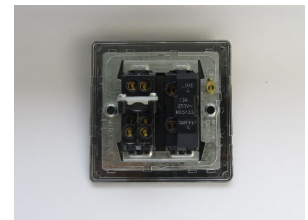

Data Sheet

Product Code: XDY6UFOS.BC

Product Description: 13A Unswitched Fused Spur + Flex Outlet with Metal Inserts

Range: Urban Screwless

Finish: Brushed Copper

Product Category: Fused Spur

Insert/Knob Colour: Iridium Inserts

Barcode: 5021575018264

Dimensions: 86x86x34mm

Faceplate Depth: 4mm

Net Weight: 176g

Gross Weight: 178g

Fixing Centres: 60.3mm

Depth from Mounting Face: 22.7mm

Recommended Back Box Depth: 35mm

Terminal (Earth) Diameter: 3.3mm; **Capacity:** 3 x 1.5mm²

Intended Applications: Indoor Use Only. Domestic power supply.

Safety Advice: Product Must Be Earthed.

Applicable Safety Standard: BS 1363-4

Commodity Code: 85389091

Declaration of Conformity

Product Features

- ☑ Cable clamp
- ☑ Holds standard 25.4x6.4mm fuse
- ☑ Replaceable 13A fuse included
- ☑ Sleek, low-profile screwless faceplate

10 YEAR GUARANTEE

BRITISH MADE

All information is subject to change without notice. Errors and omissions excepted. Images are for illustrative purposes only. Individual features and colours may vary. Refer to date of issue to identify latest version.