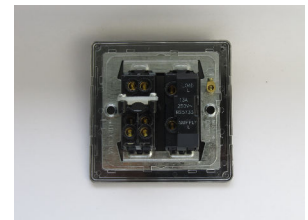

Data Sheet

Product Code: XDY6UFOS.MB

Product Description: 13A Unswitched Fused Spur + Flex Outlet with Metal Inserts

Range: Urban Screwless

Finish: Matt Black

Product Category: Fused Spur

Insert/Knob Colour: Iridium Inserts

Barcode: 5021575018271

Dimensions: 86x86x34mm

Faceplate Depth: 4mm

Net Weight: 176g

Gross Weight: 178g

Fixing Centres: 60.3mm

Depth from Mounting Face: 22.7mm

Recommended Back Box Depth: 35mm

Terminal (Earth) Diameter: 3.3mm; **Capacity:** 3 x 1.5mm²

Intended Applications: Indoor Use Only. Domestic power supply.

Safety Advice: Product Must Be Earthed.

Applicable Safety Standard: BS 1363-4

Commodity Code: 85389091

Declaration of Conformity

Product Features

- ☑ Cable clamp
- ☑ Holds standard 25.4x6.4mm fuse
- ☑ Replaceable 13A fuse included
- ☑ Sleek, low-profile screwless faceplate

10 YEAR GUARANTEE

BRITISH MADE

All information is subject to change without notice. Errors and omissions excepted. Images are for illustrative purposes only. Individual features and colours may vary. Refer to date of issue to identify latest version.