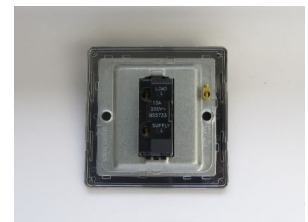

Data Sheet

Product Code: XDY6US.MB

Product Description: 13A Unswitched Fused Spur with Metal Inserts

Range: Urban Screwless

Finish: Matt Black

Product Category: Fused Spur

Insert/Knob Colour: Iridium Inserts

Barcode: 5021575018295

Dimensions: 86x86x30mm

Faceplate Depth: 4mm

Net Weight: 166g

Gross Weight: 168g

Fixing Centres: 60.3mm

Depth from Mounting Face: 22.7mm

Recommended Back Box Depth: 35mm

Intended Applications: Indoor Use Only. Domestic power supply.

Safety Advice: Product Must Be Earthed.

Applicable Safety Standard: BS 1363-4

Commodity Code: 85389091

Declaration of Conformity

All information is subject to change without notice. Errors and omissions excepted. Images are for illustrative purposes only. Individual features and colours may vary. Refer to date of issue to identify latest version.

Product Features

- ☑ Holds standard 25.4x6.4mm fuse
- ☑ Replaceable 13A fuse included
- ☑ Sleek, low-profile screwless faceplate

10 YEAR GUARANTEE

BRITISH MADE 