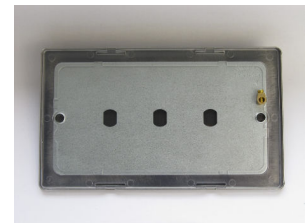

Data Sheet

Product Code: XDYDBS.BC

Product Description: Double Blank Plate

Range: Urban Screwless

Finish: Brushed Copper

Product Category: Blank Plate

Barcode: 5021575018400

Dimensions: 86x147x9mm

Faceplate Depth: 4mm

Net Weight: 209g

Gross Weight: 212g

Fixing Centres: 120.6mm

Depth from Mounting Face: -1.6mm

Recommended Back Box Depth: 16mm

Operating Voltage: N/A

Maximum Load Rating: N/A

Maximum Current Rating: -

Terminal (Earth) Diameter: 3.3mm; **Capacity:** 3 x 1.5mm²

Product Features

- ✔ Used to cover unused wall boxes
- ✔ Sleek, low-profile screwless faceplate

Intended Applications: Indoor Use Only.