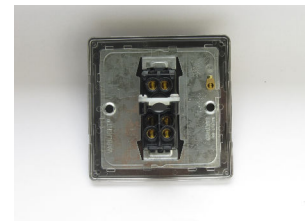

# Data Sheet

Product Code: XDYFOS.BC

**Product Description:** 16A Flex Outlet Plate

**Range:** Urban Screwless

**Finish:** Brushed Copper

**Product Category:** Flex Outlet

**Insert/Knob Colour:** Iridium Insert

**Barcode:** 5021575018448

**Dimensions:** 86x86x34mm

**Faceplate Depth:** 4mm

**Net Weight:** 116g

**Gross Weight:** 118g

**Fixing Centres:** 60.3mm

**Depth from Mounting Face:** 30.4mm

**Recommended Back Box Depth:** 25mm

**Terminal (Earth) Diameter:** 3.3mm; **Capacity:** 3 x 1.5mm<sup>2</sup>

**Intended Applications:** Indoor Use Only. Domestic power supply.

**Safety Advice:** Product Must Be Earthed.

**Applicable Safety Standard:** BS EN 60669-1

## Product Features

- ✔ Can be used in a number of different environments for many applications
- ✔ Cable clamp
- ✔ Sleek, low-profile screwless faceplate

10 YEAR GUARANTEE

BRITISH MADE

*All information is subject to change without notice. Errors and omissions excepted. Images are for illustrative purposes only. Individual features and colours may vary. Refer to date of issue to identify latest version.*