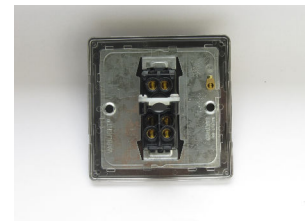

Data Sheet

Product Code: XDYFOS.MB

Product Description: 16A Flex Outlet Plate

Range: Urban Screwless

Finish: Matt Black

Product Category: Flex Outlet

Insert/Knob Colour: Iridium Insert

Barcode: 5021575018455

Maximum Load Rating: 16A

Maximum Current Rating: 16A

Terminal (Live) Diameter: 4.5mm; **Capacity:** 4 x 2.5mm²

Terminal (Neutral) Diameter: 4.5mm; **Capacity:** 4 x 2.5mm²

Terminal (Earth) Diameter: 3.3mm; **Capacity:** 3 x 1.5mm²

Intended Applications: Indoor Use Only. Domestic power supply.

Safety Advice: Product Must Be Earthed.

Applicable Safety Standard: BS EN 60669-1

Commodity Code: 85389091

Declaration of Conformity

Product Features

- ✔ Can be used in a number of different environments for many applications
- ✔ Cable clamp
- ✔ Sleek, low-profile screwless faceplate

10 YEAR GUARANTEE

BRITISH MADE

All information is subject to change without notice. Errors and omissions excepted. Images are for illustrative purposes only. Individual features and colours may vary. Refer to date of issue to identify latest version.