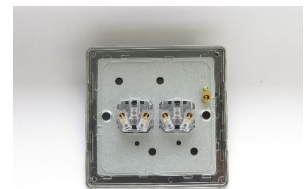

Data Sheet

Product Code: XDYM2S.MB

Product Description: 2-Gang 6A 1-Way Push-to-Make Momentary Switch

10 YEAR GUARANTEE

BRITISH MADE 

Range: Urban Screwless

Finish: Matt Black

Product Category: Push Switches

Insert/Knob Colour: Iridium Buttons

Barcode: 5021575002638

Product Features

- ☑ Momentary push to make switch
- ☑ For use with blinds, bells and applications where a momentary electric signal is required
- ☑ Sleek, low-profile screwless faceplate

Dimensions: 86x86x23mm

Faceplate Depth: 4mm

Net Weight: 116g

Gross Weight: 138g

Fixing Centres: 60.3mm

Depth from Mounting Face: 17mm

Recommended Back Box Depth: 25mm

Operating Voltage: 230v 50Hz

Maximum Load Rating: 6A

Maximum Current Rating: 6A

Terminal (Live) Diameter: 3mm; **Capacity:** 3 x 1.5mm²

Terminal (Earth) Diameter: 3.3mm; **Capacity:** 3 x 1.5mm²

Intended Applications: Indoor Use Only. Domestic power supply.