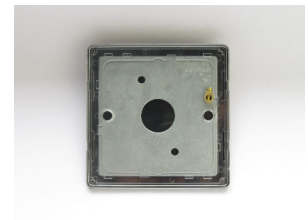

Data Sheet

Product Code: XDYSBS.JS

Product Description: Single Blank Plate

Range: Jubilee

Finish: Brushed Steel

Product Category: Blank Plate

Barcode: 5021575156126

Dimensions: 86x86x9mm

Faceplate Depth: 4mm

Net Weight: 116g

Gross Weight: 118g

Fixing Centres: 60.3mm

Depth from Mounting Face: -1.6mm

Recommended Back Box Depth: 16mm

Operating Voltage: N/A

Maximum Load Rating: N/A

Maximum Current Rating: -

Terminal (Earth) Diameter: 3.3mm; **Capacity:** 3 x 1.5mm²

Intended Applications: Indoor Use Only.

Safety Advice: Product Must Be Earthed.

Applicable Safety Standard: N/A

Commodity Code: 85381000

Date of Issue: 06th February 2022 © Doyle & Tratt Products Ltd, Carylls Lea, Faygate, West Sussex, RH12 4SJ, United Kingdom. All rights reserved.

Product Features

- ⊕ Used to cover unused wall boxes
- ⊕ Sleek, low-profile screwless faceplate