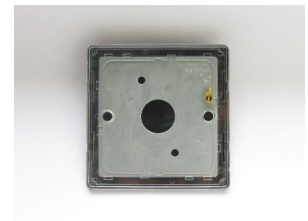

Data Sheet

Product Code: XDYSBS.MB

Product Description: Single Blank Plate

Range: Urban Screwless

Finish: Matt Black

Product Category: Blank Plate

Barcode: 5021575018639

Dimensions: 86x86x9mm

Faceplate Depth: 4mm

Net Weight: 116g

Gross Weight: 118g

Fixing Centres: 60.3mm

Depth from Mounting Face: -1.6mm

Recommended Back Box Depth: 16mm

Operating Voltage: N/A

Maximum Load Rating: N/A

Maximum Current Rating: -

Terminal (Earth) Diameter: 3.3mm; **Capacity:** 3 x 1.5mm²

Intended Applications: Indoor Use Only.

Safety Advice: Product Must Be Earthed.

Applicable Safety Standard: N/A

Commodity Code: 85381000

Date of Issue: 06th February 2022 © Doyle & Tratt Products Ltd, Carylls Lea, Faygate, West Sussex, RH12 4SJ, United Kingdom. All rights reserved.

Product Features

- ✔ Used to cover unused wall boxes
- ✔ Sleek, low-profile screwless faceplate