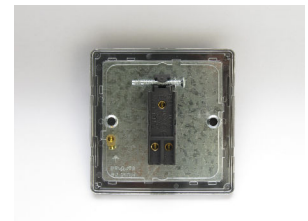

# Data Sheet

Product Code: XDYT1S.BC

**Product Description:** 1-Gang 10A 1- or 2-Way Toggle Switch

**Range:** Urban Screwless

**Finish:** Brushed Copper

**Product Category:** 2-Way Toggle Switch

**Insert/Knob Colour:** Iridium Toggle

**Barcode:** 5021575018660

**Dimensions:** 86x86x36mm

**Faceplate Depth:** 4mm

**Net Weight:** 126g

**Gross Weight:** 128g

**Fixing Centres:** 60.3mm

**Depth from Mounting Face:** 17.4mm

**Recommended Back Box Depth:** 25mm

**Operating Voltage:** 230v 50Hz

**Maximum Load Rating:** 10A

**Maximum Current Rating:** 10A

**Terminal (Live) Diameter:** 3.3mm; **Capacity:** 3 x 1.5mm<sup>2</sup>

**Terminal (Earth) Diameter:** 3.3mm; **Capacity:** 3 x 1.5mm<sup>2</sup>

## Product Features

- ☑ 1- or 2-way switching
- ☑ Suitable for controlling both mains and low voltage lighting
- ☑ Sleek, low-profile screwless faceplate

**Intended Applications:** Indoor Use Only. Domestic lighting circuits.