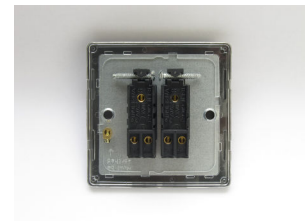

# Data Sheet

Product Code: XDYT2S.BC

**Product Description:** 2-Gang 10A 1- or 2-Way Toggle Switch

**Range:** Urban Screwless

**Finish:** Brushed Copper

**Product Category:** 2-Way Toggle Switch

**Insert/Knob Colour:** Iridium Toggles

**Barcode:** 5021575018684

**Dimensions:** 86x86x36mm

**Faceplate Depth:** 4mm

**Net Weight:** 136g

**Gross Weight:** 138g

**Fixing Centres:** 60.3mm

**Depth from Mounting Face:** 17.4mm

**Recommended Back Box Depth:** 25mm

**Operating Voltage:** 230v 50Hz

**Maximum Load Rating:** 10A

**Maximum Current Rating:** 10A

**Terminal (Live) Diameter:** 3.3mm; **Capacity:** 3 x 1.5mm<sup>2</sup>

**Terminal (Earth) Diameter:** 3.3mm; **Capacity:** 3 x 1.5mm<sup>2</sup>

## Product Features

- ☑ 1- or 2-way switching
- ☑ Suitable for controlling both mains and low voltage lighting
- ☑ Sleek, low-profile screwless faceplate

**Intended Applications:** Indoor Use Only. Domestic lighting circuits.