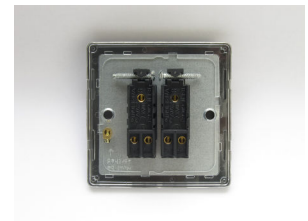

# Data Sheet

Product Code: XDYT2S.MB

**Product Description:** 2-Gang 10A 1- or 2-Way Toggle Switch

**Range:** Urban Screwless

**Finish:** Matt Black

**Product Category:** 2-Way Toggle Switch

**Insert/Knob Colour:** Iridium Toggles

**Barcode:** 5021575018691

**Dimensions:** 86x86x36mm

**Faceplate Depth:** 4mm

**Net Weight:** 136g

**Gross Weight:** 138g

**Fixing Centres:** 60.3mm

**Depth from Mounting Face:** 17.4mm

**Recommended Back Box Depth:** 25mm

**Intended Applications:** Indoor Use Only. Domestic lighting circuits.

**Safety Advice:** Product Must Be Earthed.

**Applicable Safety Standard:** BS EN 60669-1

**Commodity Code:** 85365007

Declaration of Conformity

## Product Features

- ☑ 1- or 2-way switching
- ☑ Suitable for controlling both mains and low voltage lighting
- ☑ Sleek, low-profile screwless faceplate

10 YEAR GUARANTEE

BRITISH MADE