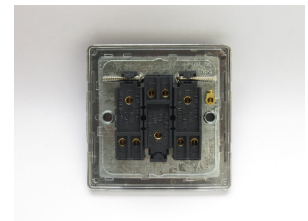

Data Sheet

Product Code: XDYT3S.MB

Product Description: 3-Gang 10A 1- or 2-Way Toggle Switch

Range: Urban Screwless

Finish: Matt Black

Product Category: 2-Way Toggle Switch

Insert/Knob Colour: Iridium Toggles

Operating Voltage: 230v 50Hz

Maximum Load Rating: 10A

Maximum Current Rating: 10A

Terminal (Live) Diameter: 3.3mm; **Capacity:** 3 x 1.5mm²

Terminal (Earth) Diameter: 3.3mm; **Capacity:** 3 x 1.5mm²

Intended Applications: Indoor Use Only. Domestic lighting circuits.

Safety Advice: Product Must Be Earthed.

Applicable Safety Standard: BS EN 60669-1

Commodity Code: 85365007

Declaration of Conformity

All information is subject to change without notice. Errors and omissions excepted. Images are for illustrative purposes only. Individual features and colours may vary. Refer to date of issue to identify latest version.

Product Features

- ☑ 1- or 2-way switching
- ☑ Suitable for controlling both mains and low voltage lighting
- ☑ Sleek, low-profile screwless faceplate

10 YEAR GUARANTEE

BRITISH MADE 