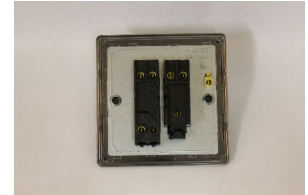

# Data Sheet

Product Code: XDYT71S.BZ

**Product Description:** 2-Gang (10A Intermediate Switch + 10A 1- or 2-Way Toggle Switch)

**Range:** Screwless

**Finish:** Brushed Bronze

**Product Category:** Intermediate Toggle Switch

**Insert/Knob Colour:** Iridium Toggle

**Barcode:** 5021575995787

**Dimensions:** 86x86x36mm

**Faceplate Depth:** 4mm

**Net Weight:** 126g

**Gross Weight:** 128g

**Fixing Centres:** 60.3mm

**Depth from Mounting Face:** 17.4mm

**Intended Applications:** Indoor Use Only. Domestic lighting circuits.

**Safety Advice:** Product Must Be Earthed.

**Applicable Safety Standard:** BS EN 60669-1

**Commodity Code:** 85365007

Declaration of Conformity

## Product Features

- ✔ 1 x 1- or 2-way switch with 1 x intermediate (3-way) switch alongside
- ✔ Suitable for controlling both mains and low voltage lighting
- ✔ Intermediate switch enables 3-way switching
- ✔ Sleek, low-profile screwless faceplate