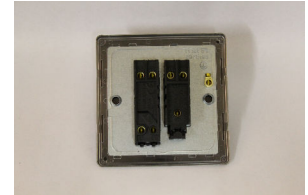

Data Sheet

Product Code: XDYT71S.MB

Product Description: 2-Gang (10A Intermediate Switch + 10A 1- or 2-Way Toggle Switch)

Range: Urban Screwless

Finish: Matt Black

Product Category: Intermediate Toggle Switch

Insert/Knob Colour: Iridium Toggle

Barcode: 5021575018738

Dimensions: 86x86x36mm

Faceplate Depth: 4mm

Net Weight: 126g

Gross Weight: 128g

Fixing Centres: 60.3mm

Depth from Mounting Face: 17.4mm

Intended Applications: Indoor Use Only. Domestic lighting circuits.

Safety Advice: Product Must Be Earthed.

Applicable Safety Standard: BS EN 60669-1

Commodity Code: 85365007

Declaration of Conformity

Product Features

- ☑ 1 x 1- or 2-way switch with 1 x intermediate (3-way) switch alongside
- ☑ Suitable for controlling both mains and low voltage lighting
- ☑ Intermediate switch enables 3-way switching
- ☑ Sleek, low-profile screwless faceplate