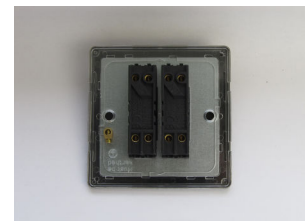

Data Sheet

Product Code: XDYT77S.MB

Product Description: 2-Gang 10A Intermediate Toggle Switch

Range: Urban Screwless

Finish: Matt Black

Product Category: Intermediate Toggle Switch

Insert/Knob Colour: Iridium Toggle

Operating Voltage: 230v 50Hz

Maximum Load Rating: 10A

Maximum Current Rating: 10A

Terminal (Live) Diameter: 3.3mm; **Capacity:** 3 x 1.5mm²

Terminal (Earth) Diameter: 3.3mm; **Capacity:** 3 x 1.5mm²

Intended Applications: Indoor Use Only. Domestic lighting circuits.

Safety Advice: Product Must Be Earthed.

Applicable Safety Standard: BS EN 60669-1

Commodity Code: 85365007

Declaration of Conformity

All information is subject to change without notice. Errors and omissions excepted. Images are for illustrative purposes only. Individual features and colours may vary. Refer to date of issue to identify latest version.

Product Features

- ☑ 2 x intermediate (3-way) switches
- ☑ Suitable for controlling both mains and low voltage lighting
- ☑ Intermediate switch enables 3-way switching
- ☑ Sleek, low-profile screwless faceplate