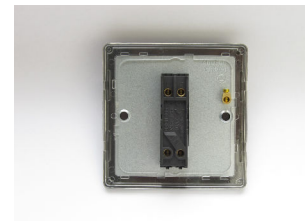

Data Sheet

Product Code: XDYT7S.MB

Product Description: 1-Gang 10A Intermediate Toggle Switch

Range: Urban Screwless

Finish: Matt Black

Product Category: Intermediate Toggle Switch

Insert/Knob Colour: Iridium Toggle

Operating Voltage: 230v 50Hz

Maximum Load Rating: 10A

Maximum Current Rating: 10A

Terminal (Live) Diameter: 3.3mm; **Capacity:** 3 x 1.5mm²

Terminal (Earth) Diameter: 3.3mm; **Capacity:** 3 x 1.5mm²

Intended Applications: Indoor Use Only. Domestic lighting circuits.

Safety Advice: Product Must Be Earthed.

Applicable Safety Standard: BS EN 60669-1

Commodity Code: 85365007

Declaration of Conformity

All information is subject to change without notice. Errors and omissions excepted. Images are for illustrative purposes only. Individual features and colours may vary. Refer to date of issue to identify latest version.

Product Features

- ☑ Intermediate switch enables 3-way switching
- ☑ Suitable for controlling both mains and low voltage lighting
- ☑ Sleek, low-profile screwless faceplate

10 YEAR GUARANTEE

BRITISH MADE 