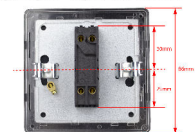

Product Features

- ☑ Intermediate switch enables 3-way switching
- ☑ Suitable for controlling both mains and low voltage lighting
- ☑ Sleek, low-profile faceplate
- ☑ Be aware, this switch may not fit in some round European back boxes, see the image below for dimensions or contact customer services for advice

CLICK TO EXPAND