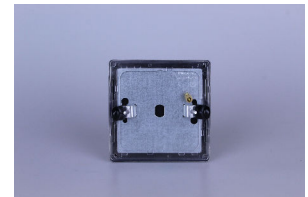

Maximum Load Rating: N/A

Maximum Current Rating: -

Terminal (Earth) Diameter: 3.3mm; **Capacity:** 3 x 1.5mm²

Intended Applications: Indoor Use Only.

Safety Advice: Product Must Be Earthed.

Applicable Safety Standard: N/A

Product Features

- ✔ Used to cover unused wall boxes
- ✔ Sleek, low-profile screwless faceplate

10 YEAR GUARANTEE

BRITISH MADE