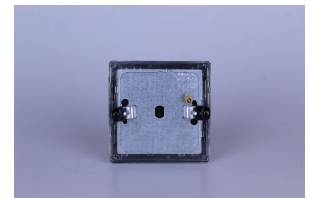

10 YEAR GUARANTEE

BRITISH MADE