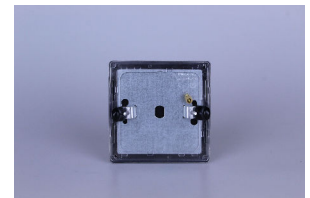

Data Sheet

Product Code: XEYSBS.MW

Product Description: Single Blank Plate

Range: European

Finish: Matt White

Product Category: Blank Plate

Barcode: 5021575011203

Dimensions: 86x86mm

Maximum Current Rating: -

Terminal (Earth) Diameter: 3.3mm; **Capacity:** 3 x 1.5mm²

Intended Applications: Indoor Use Only.

Safety Advice: Product Must Be Earthed.

Applicable Safety Standard: N/A

Commodity Code: 85381000

Date of Issue: 14th March 2022 © Doyle & Tratt Products Ltd, Carylls Lea, Faygate, West Sussex, RH12 4SJ, United Kingdom. All rights reserved.

Product Features

- ✔ Used to cover unused wall boxes
- ✔ Sleek, low-profile screwless faceplate