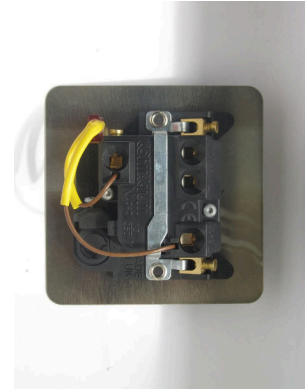

# Data Sheet

Product Code: XFB6FONB

**Product Description:** 13A Switched Fused Spur + Neon + Flex Outlet

**Range:** Ultraflat

**Finish:** Brushed Brass

**Product Category:** Fused Spur

**Insert/Knob Colour:** Black Inserts

**Operating Voltage:** 230v 50Hz

**Maximum Load Rating:** Refer to Fuse Value

**Maximum Current Rating:** 13A

**Terminal (Live) Diameter:** 4.5mm; **Capacity:** 4 x 2.5mm<sup>2</sup>

**Terminal (Neutral) Diameter:** 4.5mm; **Capacity:** 4 x 2.5mm<sup>2</sup>

**Terminal (Earth) Diameter:** 3.3mm; **Capacity:** 3 x 1.5mm<sup>2</sup>

**Intended Applications:** Indoor Use Only. Domestic power supply.

**Safety Advice:** Product Must Be Earthed.

**Applicable Safety Standard:** BS 1363-4

## Product Features

- ☑ Double pole switching
- ☑ Cable clamp and neon indicator light
- ☑ Holds standard 25.4x6.4mm fuse
- ☑ Replaceable 13A fuse included
- ☑ Contemporary, ultra-slim faceplate

10 YEAR GUARANTEE