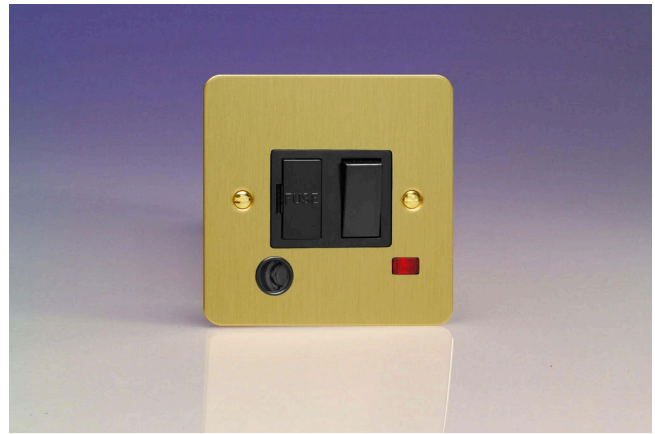

# Data Sheet

Product Code: XFB6FONB

**Product Description:** 13A Switched Fused Spur + Neon + Flex Outlet

**Range:** Ultraflat

**Finish:** Brushed Brass

**Product Category:** Fused Spur

**Insert/Knob Colour:** Black Inserts

**Terminal (Earth) Diameter:** 3.3mm; **Capacity:** 3 x 1.5mm<sup>2</sup>

**Intended Applications:** Indoor Use Only. Domestic power supply.

**Safety Advice:** Product Must Be Earthed.

**Applicable Safety Standard:** BS 1363-4

## Product Features

- ☑ Double pole switching
- ☑ Cable clamp and neon indicator light
- ☑ Holds standard 25.4x6.4mm fuse
- ☑ Replaceable 13A fuse included
- ☑ Contemporary, ultra-slim faceplate

10 YEAR GUARANTEE