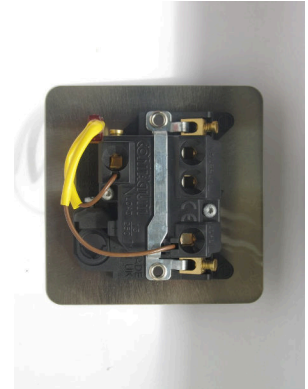

# Data Sheet

Product Code: XFB6FONW

**Product Description:** 13A Switched Fused Spur + Neon + Flex Outlet

**Range:** Ultraflat

**Finish:** Brushed Brass

**Product Category:** Fused Spur

**Insert/Knob Colour:** White Inserts

**Operating Voltage:** 230v 50Hz

**Maximum Load Rating:** Refer to Fuse Value

**Maximum Current Rating:** 13A

**Terminal (Live) Diameter:** 4.5mm; **Capacity:** 4 x 2.5mm<sup>2</sup>

**Terminal (Neutral) Diameter:** 4.5mm; **Capacity:** 4 x 2.5mm<sup>2</sup>

**Terminal (Earth) Diameter:** 3.3mm; **Capacity:** 3 x 1.5mm<sup>2</sup>

**Intended Applications:** Indoor Use Only. Domestic power supply.

**Safety Advice:** Product Must Be Earthed.

**Applicable Safety Standard:** BS 1363-4

## Product Features

- ☑ Double pole switching
- ☑ Cable clamp and neon indicator light
- ☑ Holds standard 25.4x6.4mm fuse
- ☑ Replaceable 13A fuse included
- ☑ Contemporary, ultra-slim faceplate

10 YEAR GUARANTEE