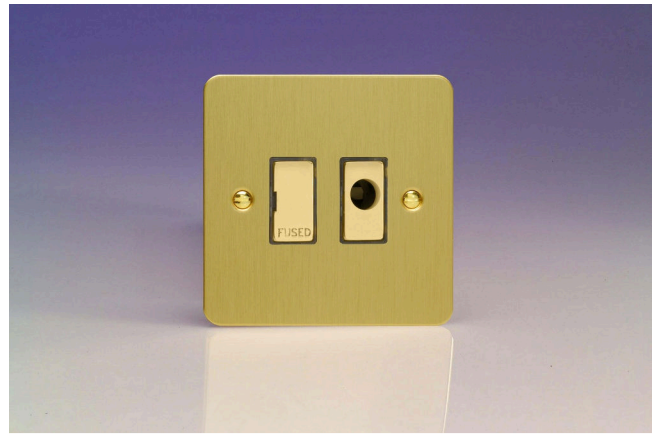

Data Sheet

Product Code: XFB6UFOD

Product Description: 13A Unswitched Fused Spur + Flex Outlet with Metal Inserts

Range: Ultraflat

Finish: Brushed Brass

Product Category: Fused Spur

Insert/Knob Colour: Brass Inserts

Terminal (Earth) Diameter: 3.3mm; **Capacity:** 3 x 1.5mm²

Intended Applications: Indoor Use Only. Domestic power supply.

Safety Advice: Product Must Be Earthed.

Applicable Safety Standard: BS 1363-4

Commodity Code: 85389091

Declaration of Conformity

Product Features

- ☑ Cable clamp
- ☑ Holds standard 25.4x6.4mm fuse
- ☑ Replaceable 13A fuse included
- ☑ Contemporary, ultra-slim faceplate

10 YEAR GUARANTEE

BRITISH MADE

All information is subject to change without notice. Errors and omissions excepted. Images are for illustrative purposes only. Individual features and colours may vary. Refer to date of issue to identify latest version.