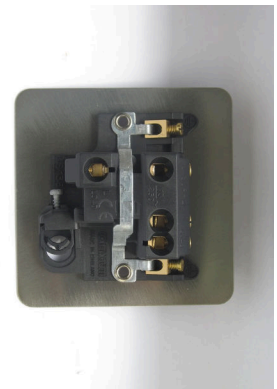

Data Sheet

Product Code: XFB6UFOD

Product Description: 13A Unswitched Fused Spur + Flex Outlet with Metal Inserts

Range: Ultraflat

Finish: Brushed Brass

Product Category: Fused Spur

Insert/Knob Colour: Brass Inserts

Barcode: 5021575901665

Dimensions: 89x89x35mm

Faceplate Depth: 1mm

Net Weight: 166g

Gross Weight: 168g

Fixing Centres: 60.3mm

Depth from Mounting Face: 24.3mm

Recommended Back Box Depth: 35mm

Terminal (Earth) Diameter: 3.3mm; **Capacity:** 3 x 1.5mm²

Intended Applications: Indoor Use Only. Domestic power supply.

Safety Advice: Product Must Be Earthed.

Applicable Safety Standard: BS 1363-4

Commodity Code: 85389091

Declaration of Conformity

Product Features

- ☑ Cable clamp
- ☑ Holds standard 25.4x6.4mm fuse
- ☑ Replaceable 13A fuse included
- ☑ Contemporary, ultra-slim faceplate

10 YEAR GUARANTEE

BRITISH MADE

All information is subject to change without notice. Errors and omissions excepted. Images are for illustrative purposes only. Individual features and colours may vary. Refer to date of issue to identify latest version.