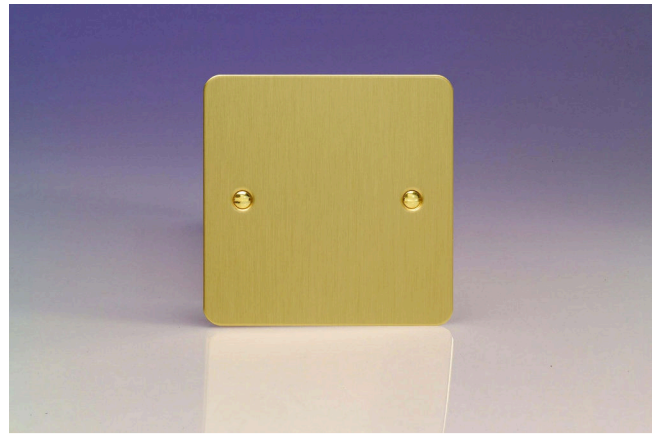

Data Sheet

Product Code: XFBSB

Product Description: Single Blank Plate

Range: Ultraflat

Finish: Brushed Brass

Product Category: Blank Plate

Barcode: 5021575900866

Dimensions: 89x89x11mm

Faceplate Depth: 1mm

Net Weight: 106g

Gross Weight: 108g

Fixing Centres: 60.3mm

Depth from Mounting Face: Module Dependent

Recommended Back Box Depth: 16mm

Operating Voltage: N/A

Maximum Load Rating: N/A

Maximum Current Rating: -

Terminal (Earth) Diameter: 3.3mm; **Capacity:** 3 x 1.5mm²

Intended Applications: Indoor Use Only.

Safety Advice: Product Must Be Earthed.

Applicable Safety Standard: N/A

Commodity Code: 85381000

Declaration of Conformity

All information is subject to change without notice. Errors and omissions excepted. Images are for illustrative purposes only. Individual features and colours may vary. Refer to date of issue to identify latest version.

Date of Issue: 06th February 2022 © Doyle & Tratt Products Ltd, Carylls Lea, Faygate, West Sussex, RH12 4SJ, United Kingdom. All rights reserved.

Product Features

- ✔ Used to cover unused wall boxes
- ✔ Contemporary, ultra-slim faceplate