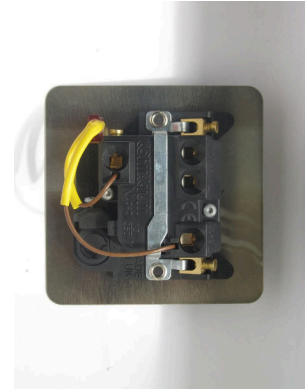

Data Sheet

Product Code: XFS6FONW

Product Description: 13A Switched Fused Spur + Neon + Flex Outlet

Range: Ultraflat

Finish: Brushed Steel

Product Category: Fused Spur

Insert/Knob Colour: White Inserts

Barcode: 5021575710564

Maximum Load Rating: Refer to Fuse Value

Maximum Current Rating: 13A

Terminal (Live) Diameter: 4.5mm; **Capacity:** 4 x 2.5mm²

Terminal (Neutral) Diameter: 4.5mm; **Capacity:** 4 x 2.5mm²

Terminal (Earth) Diameter: 3.3mm; **Capacity:** 4 x 2.5mm²

Intended Applications: Indoor Use Only. Domestic power supply.

Safety Advice: Product Must Be Earthed.

Applicable Safety Standard: BS 1363-4

Commodity Code: 85389091

Declaration of Conformity

Product Features

- ✔ Double pole switching
- ✔ Cable clamp and neon indicator light
- ✔ Holds standard 25.4x6.4mm fuse
- ✔ Replaceable 13A fuse included
- ✔ Contemporary, ultra-slim faceplate

10 YEAR GUARANTEE

BRITISH MADE