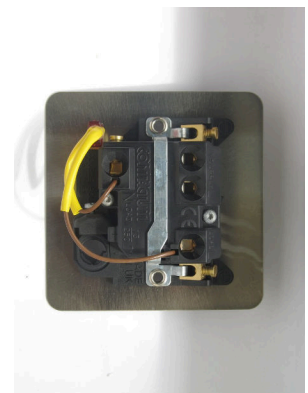

# Data Sheet

Product Code: XFV6FONB

**Product Description:** 13A Switched Fused Spur + Neon + Flex Outlet

**Range:** Ultraflat

**Finish:** Polished Brass

**Product Category:** Fused Spur

**Insert/Knob Colour:** Black Inserts

**Operating Voltage:** 230v 50Hz

**Maximum Load Rating:** Refer to Fuse Value

**Maximum Current Rating:** 13A

**Terminal (Live) Diameter:** 4.5mm; **Capacity:** 4 x 2.5mm<sup>2</sup>

**Terminal (Neutral) Diameter:** 4.5mm; **Capacity:** 4 x 2.5mm<sup>2</sup>

**Terminal (Earth) Diameter:** 3.3mm; **Capacity:** 3 x 1.5mm<sup>2</sup>

**Intended Applications:** Indoor Use Only. Domestic power supply.

**Safety Advice:** Product Must Be Earthed.

**Applicable Safety Standard:** BS 1363-4

## Product Features

- ✔ Double pole switching
- ✔ Cable clamp and neon indicator light
- ✔ Holds standard 25.4x6.4mm fuse
- ✔ Replaceable 13A fuse included
- ✔ Contemporary, ultra-slim faceplate

10 YEAR GUARANTEE