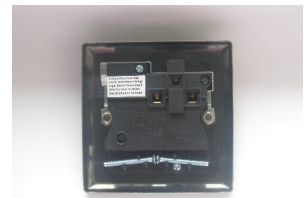

# Data Sheet

Product Code: XG4DB

---

**Product Description:** 1-Gang 13A Double Pole Switched Socket with Metal Rockers

---

**Range:** Classic

**Finish:** Georgian Brass

**Product Category:** 13A Socket

**Terminal (Neutral) Diameter:** 4.8mm; **Capacity:** 4 x 2.5mm<sup>2</sup>

**Terminal (Earth) Diameter:** 4.8mm; **Capacity:** 4 x 2.5mm<sup>2</sup>

---

**Intended Applications:** Indoor Use Only. Domestic power supply.

## Product Features

- ✔ Double pole switching for safer operation
- ✔ Roped edge faceplate

10 YEAR GUARANTEE

BRITISH MADE

*All information is subject to change without notice. Errors and omissions excepted. Images are for illustrative purposes only. Individual features and colours may vary. Refer to date of issue to identify latest version.*