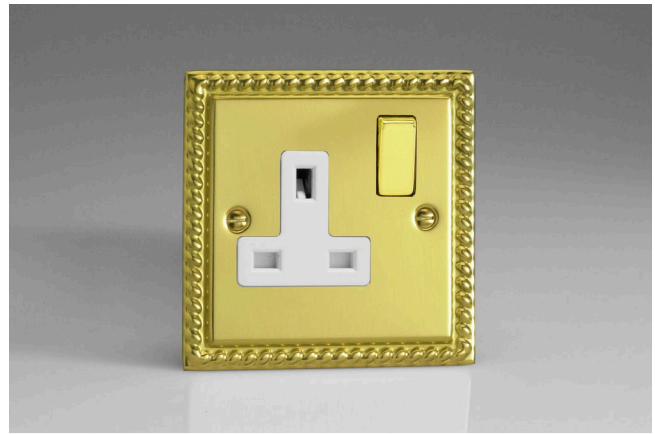

Data Sheet

Product Code: XG4DW

Product Description: 1-Gang 13A Double Pole Switched Socket with Metal Rockers

Range: Classic

Finish: Georgian Brass

Product Category: 13A Socket

Insert/Knob Colour: Brass/White Inserts

Barcode: 5021575750300

Dimensions: 95x95x31mm

Faceplate Depth: 7mm

Net Weight: 136g

Gross Weight: 138g

Fixing Centres: 60.3mm

Depth from Mounting Face: 17.1mm

Recommended Back Box Depth: 25mm

Operating Voltage: 230v 50Hz

Maximum Load Rating: 13A

Maximum Current Rating: 13A

Terminal (Live) Diameter: 4.8mm; **Capacity:** 4 x 2.5mm²

Terminal (Neutral) Diameter: 4.8mm; **Capacity:** 4 x 2.5mm²

Terminal (Earth) Diameter: 4.8mm; **Capacity:** 4 x 2.5mm²

Intended Applications: Indoor Use Only. Domestic power supply.

Safety Advice: Product Must Be Earthed.

Applicable Safety Standard: BS 1363-2

Commodity Code: 85366990

Declaration of Conformity

Product Features

- ✔ Double pole switching for safer operation
- ✔ Roped edge faceplate