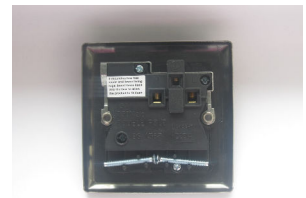

10 YEAR GUARANTEE

BRITISH MADE