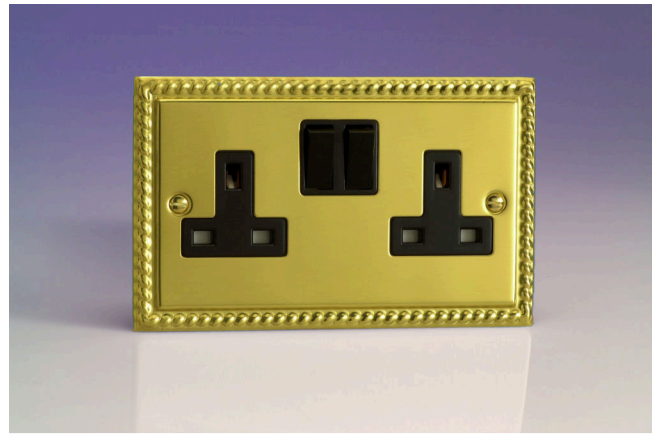

Data Sheet

Product Code: XG5B

Product Description: 2-Gang 13A Double Pole Switched Socket

Range: Classic

Finish: Georgian Brass

Product Category: 13A Socket

Insert/Knob Colour: Black Inserts

Barcode: 5021575750416

Dimensions: 95x155x31mm

Faceplate Depth: 7mm

Net Weight: 219g

Gross Weight: 222g

Fixing Centres: 120.6mm

Depth from Mounting Face: 16.2mm

Recommended Back Box Depth: 25mm

Operating Voltage: 230v 50Hz

Maximum Load Rating: 13A

Maximum Current Rating: 13A

Terminal (Live) Diameter: 4.8mm; **Capacity:** 4 x 2.5mm²

Terminal (Neutral) Diameter: 4.8mm; **Capacity:** 4 x 2.5mm²

Terminal (Earth) Diameter: 4.8mm; **Capacity:** 4 x 2.5mm²

Intended Applications: Indoor Use Only. Domestic power supply.

Safety Advice: Product Must Be Earthed.

Applicable Safety Standard: BS 1363-2

Commodity Code: 85366990

Declaration of Conformity

Product Features

- ✔ Double pole switching for safer operation
- ✔ Roped edge faceplate