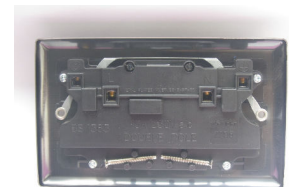

# Data Sheet

Product Code: XG5B

**Product Description:** 2-Gang 13A Double Pole Switched Socket

**Range:** Classic

**Finish:** Georgian Brass

**Product Category:** 13A Socket

**Insert/Knob Colour:** Black Inserts

**Barcode:** 5021575750416

**Dimensions:** 95x155x31mm

**Faceplate Depth:** 7mm

**Net Weight:** 219g

**Gross Weight:** 222g

**Fixing Centres:** 120.6mm

**Depth from Mounting Face:** 16.2mm

**Recommended Back Box Depth:** 25mm

**Terminal (Earth) Diameter:** 4.8mm; **Capacity:** 4 x 2.5mm<sup>2</sup>

**Intended Applications:** Indoor Use Only. Domestic power supply.

**Safety Advice:** Product Must Be Earthed.

**Applicable Safety Standard:** BS 1363-2

## Product Features

- ✔ Double pole switching for safer operation
- ✔ Roped edge faceplate

10 YEAR GUARANTEE

BRITISH MADE

*All information is subject to change without notice. Errors and omissions excepted. Images are for illustrative purposes only. Individual features and colours may vary. Refer to date of issue to identify latest version.*