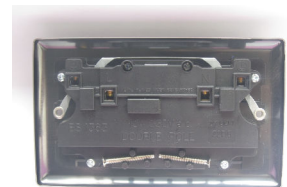

Data Sheet

Product Code: XG5DB

Product Description: 2-Gang 13A Double Pole Switched Socket with Metal Rockers

Range: Classic

Finish: Georgian Brass

Product Category: 13A Socket

Insert/Knob Colour: Brass/Black Inserts

Barcode: 5021575750454

Dimensions: 95x155x31mm

Faceplate Depth: 7mm

Net Weight: 219g

Gross Weight: 222g

Fixing Centres: 120.6mm

Depth from Mounting Face: 16.2mm

Recommended Back Box Depth: 25mm

Intended Applications: Indoor Use Only. Domestic power supply.

Safety Advice: Product Must Be Earthed.

Applicable Safety Standard: BS 1363-2

Commodity Code: 85366990

Declaration of Conformity

Product Features

- ✔ Double pole switching for safer operation
- ✔ Roped edge faceplate

10 YEAR GUARANTEE

BRITISH MADE

All information is subject to change without notice. Errors and omissions excepted. Images are for illustrative purposes only. Individual features and colours may vary. Refer to date of issue to identify latest version.