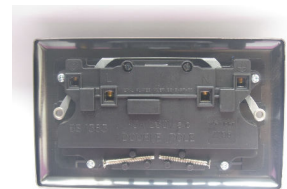

Data Sheet

Product Code: XG5DW

Product Description: 2-Gang 13A Double Pole Switched Socket with Metal Rockers

Range: Classic

Finish: Georgian Brass

Product Category: 13A Socket

Insert/Knob Colour: Brass/White Inserts

Barcode: 5021575750461

Dimensions: 95x155x31mm

Faceplate Depth: 7mm

Net Weight: 219g

Gross Weight: 222g

Fixing Centres: 120.6mm

Depth from Mounting Face: 16.2mm

Recommended Back Box Depth: 25mm

Operating Voltage: 230v 50Hz

Maximum Load Rating: 13A

Maximum Current Rating: 13A

Terminal (Live) Diameter: 4.8mm; **Capacity:** 4 x 2.5mm²

Terminal (Neutral) Diameter: 4.8mm; **Capacity:** 4 x 2.5mm²

Terminal (Earth) Diameter: 4.8mm; **Capacity:** 4 x 2.5mm²

- ✔ Double pole switching for safer operation
- ✔ Roped edge faceplate

10 YEAR GUARANTEE

BRITISH MADE

All information is subject to change without notice. Errors and omissions excepted. Images are for illustrative purposes only. Individual features and colours may vary. Refer to date of issue to identify latest version.