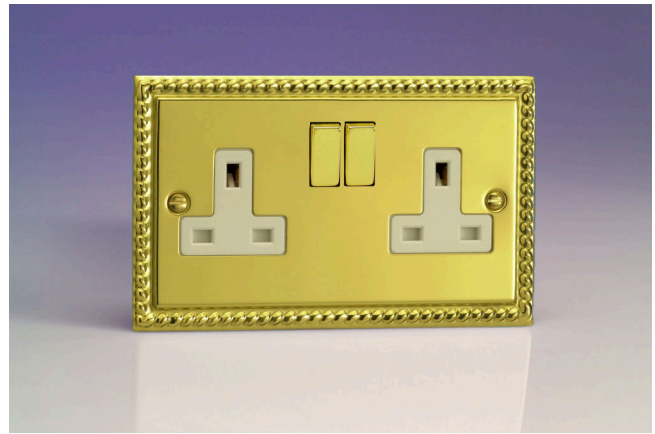

Data Sheet

Product Code: XG5DW

Product Description: 2-Gang 13A Double Pole Switched Socket with Metal Rockers

Range: Classic

Finish: Georgian Brass

Product Category: 13A Socket

Insert/Knob Colour: Brass/White Inserts

Barcode: 5021575750461

Dimensions: 95x155x31mm

Faceplate Depth: 7mm

Net Weight: 219g

Gross Weight: 222g

Fixing Centres: 120.6mm

Depth from Mounting Face: 16.2mm

Recommended Back Box Depth: 25mm

Operating Voltage: 230v 50Hz

Maximum Load Rating: 13A

Maximum Current Rating: 13A

Terminal (Live) Diameter: 4.8mm; **Capacity:** 4 x 2.5mm²

Terminal (Neutral) Diameter: 4.8mm; **Capacity:** 4 x 2.5mm²

Terminal (Earth) Diameter: 4.8mm; **Capacity:** 4 x 2.5mm²

Intended Applications: Indoor Use Only. Domestic power supply.

Safety Advice: Product Must Be Earthed.

Applicable Safety Standard: BS 1363-2

Commodity Code: 85366990

Declaration of Conformity

Product Features

- ✔ Double pole switching for safer operation
- ✔ Roped edge faceplate