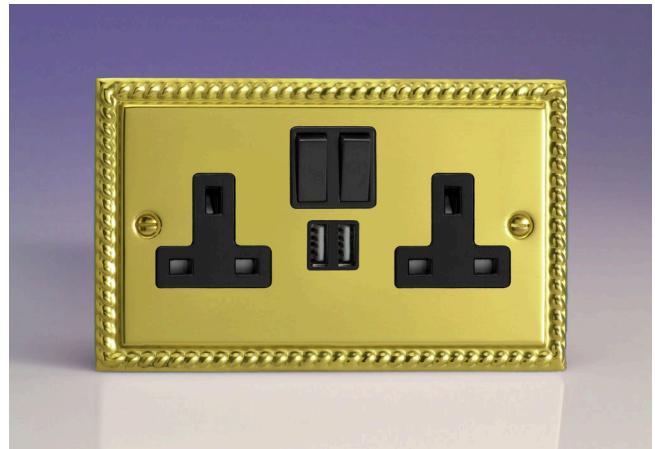

# Data Sheet

Product Code: XG5U2SB

**Product Description:** 2-Gang 13A Single Pole Switched Socket + 2x5V DC 2100mA USB Charging Ports

**Range:** Classic

**Finish:** Georgian Brass

**Product Category:** 13A Socket + USB

**Insert/Knob Colour:** Black Inserts

**Barcode:** 5021575752564

**Dimensions:** 95x155x31mm

**Faceplate Depth:** 7mm

**Net Weight:** 219g

**Gross Weight:** 222g

**Fixing Centres:** 120.6mm

**Depth from Mounting Face:** 17.8mm

**Terminal (Earth) Diameter:** 4.8mm; **Capacity:** 4 x 2.5mm<sup>2</sup>

**Intended Applications:** Indoor Use Only. Domestic power supply.

**Safety Advice:** Please note recommended back box depth relies on efficient cable routing.. Product Must Be Earthed.

## Product Features

- ☑ Ideal for charging iPad, iPhone, tablets, mobiles and cameras
- ☑ Features VARILIGHT Smart Port technology making it suitable for all types of devices.
- ☑ The USB port detects the device to be charged and optimises its output accordingly to achieve the fastest possible charging speed.
- ☑ Roped edge faceplate