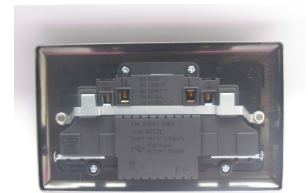

10 YEAR GUARANTEE

BRITISH MADE