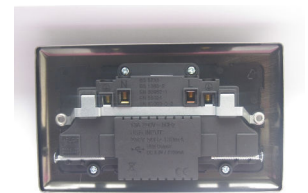

Data Sheet

Product Code: XG5UACW

Product Description: 2-Gang 13A Single Pole Switched Socket with 1x USB A & 1x USB C Charging Ports

Range: Classic

Finish: Georgian Brass

Product Category: 13A Socket with USB A & C Ports

Insert/Knob Colour: White Insert

Barcode: 5021575009231

Dimensions: 91x150x31mm

Faceplate Depth: 8mm

Net Weight: 199g

Gross Weight: 202g

Fixing Centres: 120.6mm

Depth from Mounting Face: 18.5mm

Terminal (Neutral) Diameter: 4.8mm; **Capacity:** 4 x 2.5mm²

Terminal (Earth) Diameter: 4.8mm; **Capacity:** 4 x 2.5mm²

Intended Applications: Indoor Use Only. Domestic power supply.

Safety Advice: Please note recommended back box depth relies on efficient cable routing.. Product Must Be Earthed.

Applicable Safety Standard: BS 1363-2

Commodity Code: 85366990

Product Features

- ☑ Ideal for charging iPad, iPhone, tablets, mobiles and cameras
- ☑ Features VARILIGHT Smart Port technology making it suitable for all types of devices.
- ☑ The USB port detects the device to be charged and optimises its output accordingly to achieve the fastest possible charging speed.
- ☑ Bevelled edge faceplate